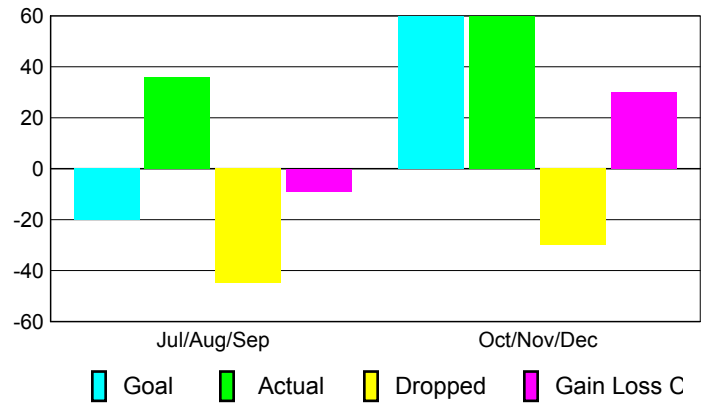

Membership Results 2010-2011

Goal, New, Dropped, Gain/Loss