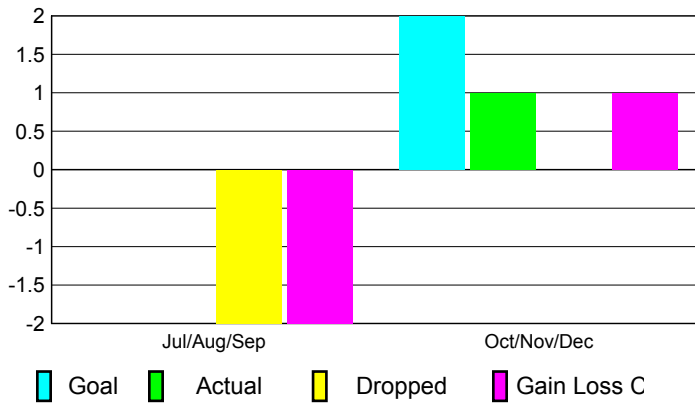

2010-2011 GMT Reports for District (or Undistricted) **District O 4**

GMT: **Mr. Pedro Mario Marrello**

Location: **ARGENTINA**

GMT CA: **3**

CLUBS

Club Results
2010-2011

Clubs
2009-2010

Month	New Club Goal	Actual New Clubs	Actual Dropped Clubs	Gain/Loss of Clubs	Gain/Loss of Clubs
Jul/Aug/Sep	0	0	-2	-2	0
Oct/Nov/Dec	2	1	0	1	0
Totals	2	1	-2	-1	0

Club Results 2010-2011

Goal, New, Dropped, Gain/Loss

Comparison of Club Gain/Loss

Current Year Compared to the Previous Year

YTD Status Quo Clubs 2010-2011

Status Quo Clubs Compared to Status Quo Members

MEMBERSHIP