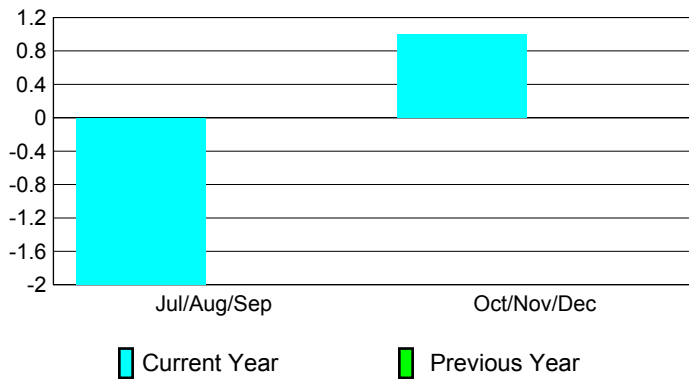

2010-2011 GMT Reports for District (or Undistricted) **District O 4**

GMT: **Mr. Pedro Mario Marrello**

Location: **ARGENTINA**

GMT CA: **3**

CLUBS

Club Results
2010-2011

Clubs
2009-2010

Month	New Club Goal	Actual New Clubs	Actual Dropped Clubs	Gain/Loss of Clubs	Gain/Loss of Clubs
Jul/Aug/Sep	0	0	-2	-2	0
Oct/Nov/Dec	2	1	0	1	0
Totals	2	1	-2	-1	0

Club Results 2010-2011

Goal, New, Dropped, Gain/Loss

Comparison of Club Gain/Loss

Current Year Compared to the Previous Year

YTD Status Quo Clubs 2010-2011

Status Quo Clubs Compared to Status Quo Members

MEMBERSHIP