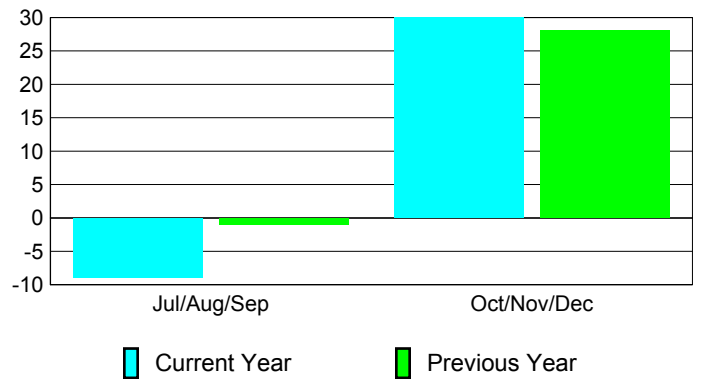

Comparison of Membership Gain/Loss

Current Year Compared to the Previous Year